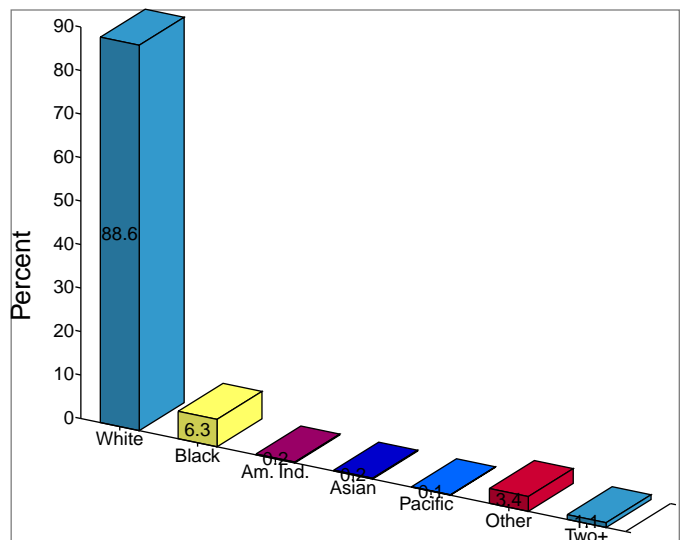

Race and Ethnicity	2000		2009		2014	
	Number	Percent	Number	Percent	Number	Percent
White Alone	1,073	94.3%	1,140	88.6%	1,176	87.3%
Black Alone	51	4.5%	81	6.3%	87	6.5%
American Indian Alone	0	0.0%	3	0.2%	3	0.2%
Asian Alone	3	0.3%	3	0.2%	4	0.3%
Pacific Islander Alone	0	0.0%	1	0.1%	1	0.1%
Some Other Race Alone	8	0.7%	44	3.4%	59	4.4%
Two or More Races	3	0.3%	14	1.1%	17	1.3%
Hispanic Origin (Any Race)	4	0.4%	86	6.7%	112	8.3%

Data Note: Income is expressed in current dollars.

Source: U.S. Bureau of the Census, 2000 Census of Population and Housing. ESRI forecasts for 2009 and 2014.

Boonville Town, NC

Site Type: Geography

Trends 2009-2014

Population by Age

2009 Household Income

2009 Population by Race

2009 Percent Hispanic Origin: 6.7%