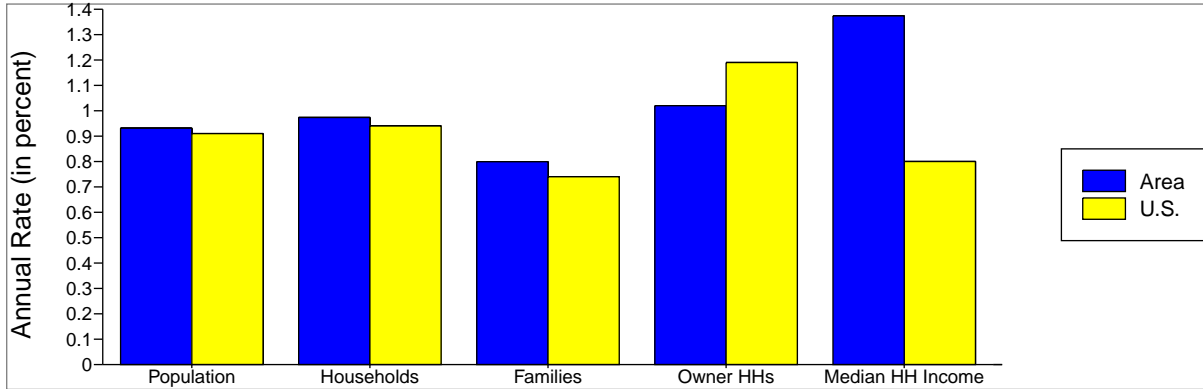

Trends: 2009-2014 Annual Rate	Area	National
Population	0.93%	0.91%
Households	0.97%	0.94%
Families	0.8%	0.74%
Owner HHs	1.02%	1.19%
Median Household Income	1.37%	0.80%

Households by Income	2000		2009		2014	
	Number	Percent	Number	Percent	Number	Percent
< \$15,000	103	22.0%	80	14.8%	78	13.6%
\$15,000 - \$24,999	80	17.1%	69	12.7%	69	12.1%
\$25,000 - \$34,999	60	12.8%	65	12.0%	61	10.7%
\$35,000 - \$49,999	81	17.3%	110	20.3%	136	23.8%
\$50,000 - \$74,999	103	22.0%	122	22.5%	127	22.2%
\$75,000 - \$99,999	24	5.1%	55	10.1%	55	9.6%
\$100,000 - \$149,999	11	2.4%	28	5.2%	30	5.2%
\$150,000 - \$199,000	2	0.4%	5	0.9%	5	0.9%
\$200,000+	4	0.9%	8	1.5%	11	1.9%
Median Household Income	\$33,350		\$42,348		\$45,338	
Average Household Income	\$39,097		\$52,204		\$53,506	
Per Capita Income	\$16,101		\$21,483		\$22,190	

Population by Age	2000		2009		2014	
	Number	Percent	Number	Percent	Number	Percent
0 - 4	76	6.7%	81	6.3%	81	6.0%
5 - 9	76	6.7%	83	6.4%	85	6.3%
10 - 14	80	7.0%	89	6.9%	91	6.8%
15 - 19	74	6.5%	87	6.8%	88	6.5%
20 - 24	53	4.7%	60	4.7%	75	5.6%
25 - 34	153	13.4%	134	10.4%	132	9.8%
35 - 44	169	14.9%	194	15.1%	171	12.7%
45 - 54	132	11.6%	200	15.5%	212	15.8%
55 - 64	144	12.7%	168	13.0%	186	13.8%
65 - 74	107	9.4%	109	8.5%	134	10.0%
75 - 84	56	4.9%	61	4.7%	66	4.9%
85+	18	1.6%	22	1.7%	24	1.8%

Race and Ethnicity	2000		2009		2014	
	Number	Percent	Number	Percent	Number	Percent
White Alone	1,073	94.3%	1,140	88.6%	1,176	87.3%
Black Alone	51	4.5%	81	6.3%	87	6.5%
American Indian Alone	0	0.0%	3	0.2%	3	0.2%
Asian Alone	3	0.3%	3	0.2%	4	0.3%
Pacific Islander Alone	0	0.0%	1	0.1%	1	0.1%
Some Other Race Alone	8	0.7%	44	3.4%	59	4.4%
Two or More Races	3	0.3%	14	1.1%	17	1.3%
Hispanic Origin (Any Race)	4	0.4%	86	6.7%	112	8.3%

Data Note: Income is expressed in current dollars.

Source: U.S. Bureau of the Census, 2000 Census of Population and Housing. ESRI forecasts for 2009 and 2014.

Boonville Town, NC

Site Type: Geography

Trends 2009-2014