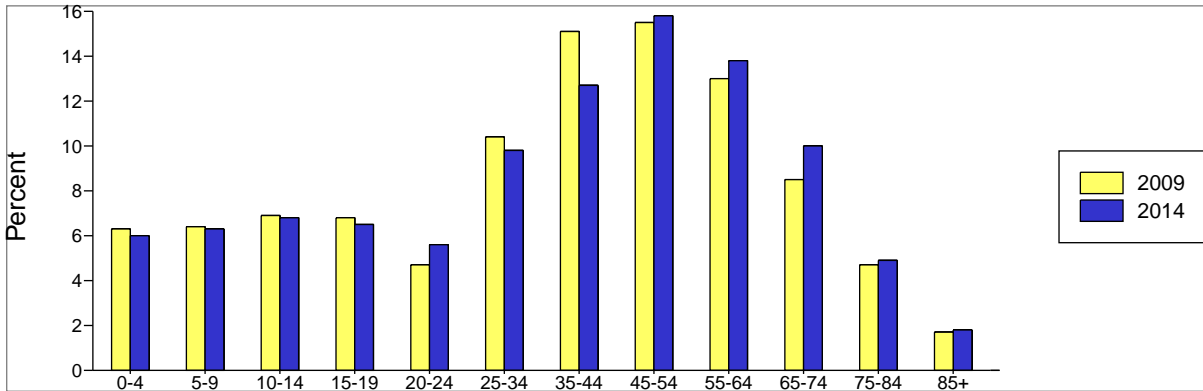

Population by Age