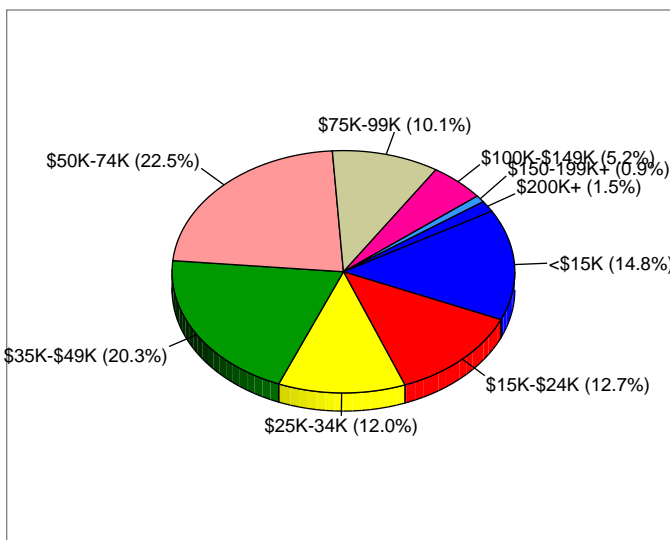

Race and Ethnicity	2000		2009		2014	
	Number	Percent	Number	Percent	Number	Percent
White Alone	1,073	94.3%	1,140	88.6%	1,176	87.3%
Black Alone	51	4.5%	81	6.3%	87	6.5%
American Indian Alone	0	0.0%	3	0.2%	3	0.2%
Asian Alone	3	0.3%	3	0.2%	4	0.3%
Pacific Islander Alone	0	0.0%	1	0.1%	1	0.1%
Some Other Race Alone	8	0.7%	44	3.4%	59	4.4%
Two or More Races	3	0.3%	14	1.1%	17	1.3%
Hispanic Origin (Any Race)	4	0.4%	86	6.7%	112	8.3%

Data Note: Income is expressed in current dollars.

Source: U.S. Bureau of the Census, 2000 Census of Population and Housing. ESRI forecasts for 2009 and 2014.

Boonville Town, NC

Site Type: Geography

Trends 2009-2014

Population by Age

2009 Household Income

2009 Population by Race

2009 Percent Hispanic Origin: 6.7%