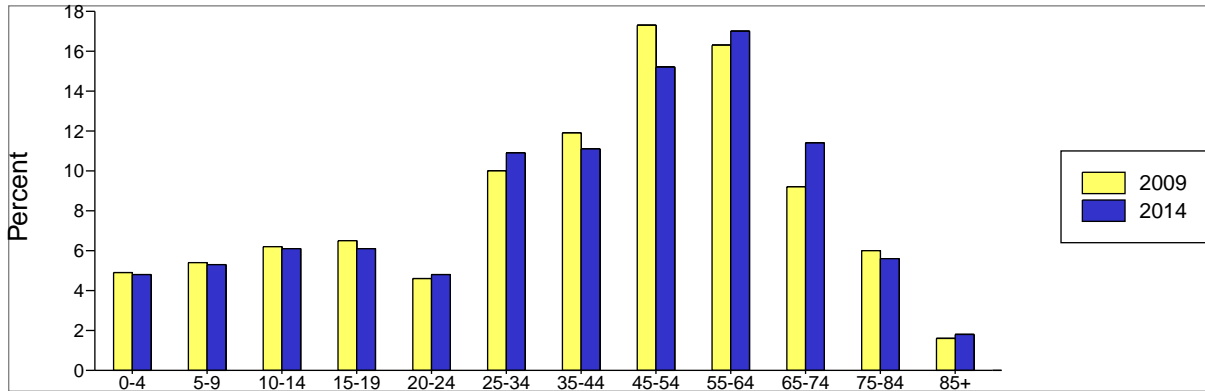

Race and Ethnicity	2000		2009		2014	
	Number	Percent	Number	Percent	Number	Percent
White Alone	290	81.9%	283	76.7%	295	74.7%
Black Alone	56	15.8%	68	18.4%	77	19.5%
American Indian Alone	0	0.0%	1	0.3%	1	0.3%
Asian Alone	1	0.3%	4	1.1%	5	1.3%
Pacific Islander Alone	0	0.0%	0	0.0%	0	0.0%
Some Other Race Alone	0	0.0%	7	1.9%	9	2.3%
Two or More Races	7	2.0%	6	1.6%	8	2.0%
Hispanic Origin (Any Race)	9	2.5%	15	4.1%	19	4.8%

Data Note: Income is expressed in current dollars.

Source: U.S. Bureau of the Census, 2000 Census of Population and Housing. ESRI forecasts for 2009 and 2014.

Bethania Town, NC

Site Type: Geography

Trends 2009-2014

Population by Age

2009 Household Income

2009 Population by Race

2009 Percent Hispanic Origin: 4.1%