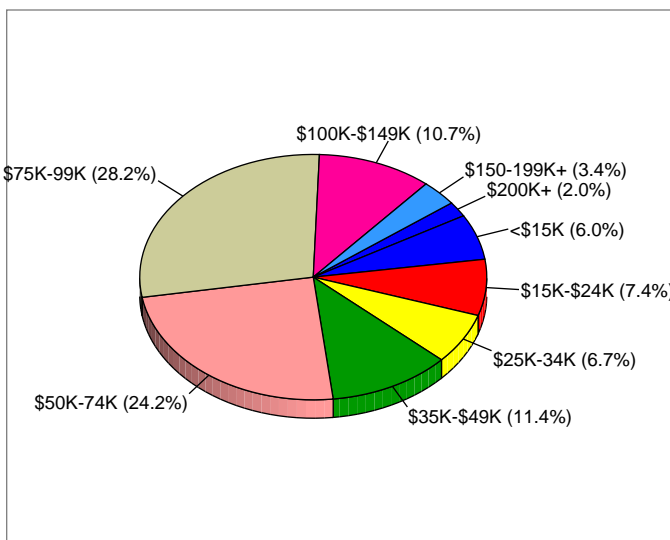

Race and Ethnicity	2000		2009		2014	
	Number	Percent	Number	Percent	Number	Percent
White Alone	290	81.9%	283	76.7%	295	74.7%
Black Alone	56	15.8%	68	18.4%	77	19.5%
American Indian Alone	0	0.0%	1	0.3%	1	0.3%
Asian Alone	1	0.3%	4	1.1%	5	1.3%
Pacific Islander Alone	0	0.0%	0	0.0%	0	0.0%
Some Other Race Alone	0	0.0%	7	1.9%	9	2.3%
Two or More Races	7	2.0%	6	1.6%	8	2.0%
Hispanic Origin (Any Race)	9	2.5%	15	4.1%	19	4.8%

Data Note: Income is expressed in current dollars.

Source: U.S. Bureau of the Census, 2000 Census of Population and Housing. ESRI forecasts for 2009 and 2014.

Bethania Town, NC

Site Type: Geography

Trends 2009-2014

Population by Age

2009 Household Income

2009 Population by Race

2009 Percent Hispanic Origin: 4.1%