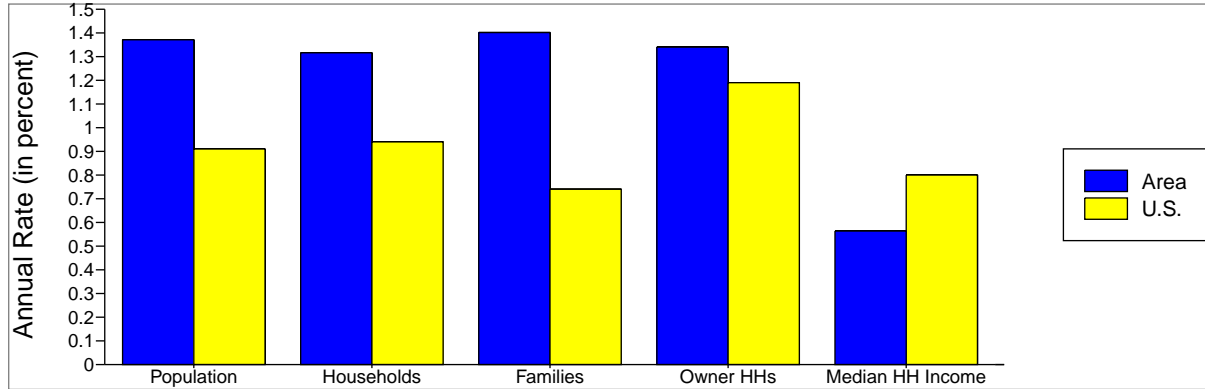

Trends: 2009-2014 Annual Rate	Area	National
Population	1.37%	0.91%
Households	1.32%	0.94%
Families	1.4%	0.74%
Owner HHs	1.34%	1.19%
Median Household Income	0.56%	0.80%

Households by Income	2000		2009		2014	
	Number	Percent	Number	Percent	Number	Percent
< \$15,000	17	11.4%	9	6.0%	8	5.1%
\$15,000 - \$24,999	18	12.1%	11	7.4%	10	6.4%
\$25,000 - \$34,999	18	12.1%	10	6.7%	10	6.4%
\$35,000 - \$49,999	20	13.4%	17	11.4%	15	9.6%
\$50,000 - \$74,999	38	25.5%	36	24.2%	44	28.0%
\$75,000 - \$99,999	22	14.8%	42	28.2%	46	29.3%
\$100,000 - \$149,999	10	6.7%	16	10.7%	16	10.2%
\$150,000 - \$199,000	4	2.7%	5	3.4%	5	3.2%
\$200,000+	2	1.3%	3	2.0%	3	1.9%
Median Household Income	\$50,481		\$68,009		\$69,947	
Average Household Income	\$60,630		\$72,512		\$75,715	
Per Capita Income	\$25,702		\$29,246		\$30,039	

Race and Ethnicity	2000		2009		2014	
	Number	Percent	Number	Percent	Number	Percent
White Alone	290	81.9%	283	76.7%	295	74.7%
Black Alone	56	15.8%	68	18.4%	77	19.5%
American Indian Alone	0	0.0%	1	0.3%	1	0.3%
Asian Alone	1	0.3%	4	1.1%	5	1.3%
Pacific Islander Alone	0	0.0%	0	0.0%	0	0.0%
Some Other Race Alone	0	0.0%	7	1.9%	9	2.3%
Two or More Races	7	2.0%	6	1.6%	8	2.0%
Hispanic Origin (Any Race)	9	2.5%	15	4.1%	19	4.8%

Data Note: Income is expressed in current dollars.

Source: U.S. Bureau of the Census, 2000 Census of Population and Housing. ESRI forecasts for 2009 and 2014.

Bethania Town, NC

Site Type: Geography

Trends 2009-2014

Population by Age

2009 Household Income

2009 Population by Race

2009 Percent Hispanic Origin: 4.1%