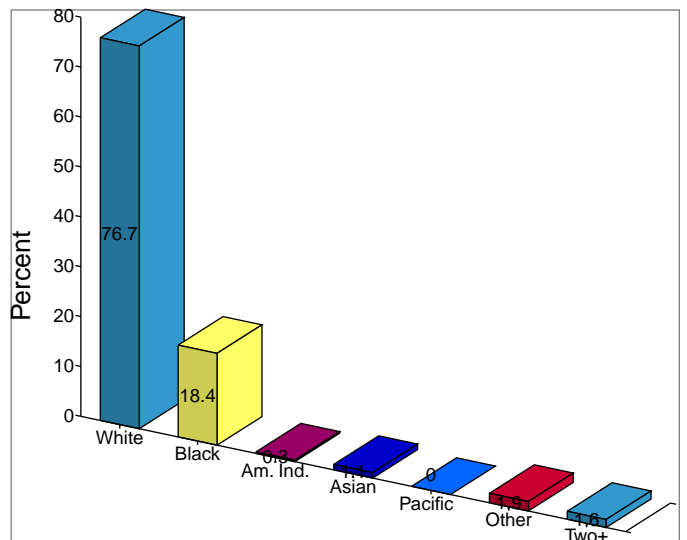

Race and Ethnicity	2000		2009		2014	
	Number	Percent	Number	Percent	Number	Percent
White Alone	290	81.9%	283	76.7%	295	74.7%
Black Alone	56	15.8%	68	18.4%	77	19.5%
American Indian Alone	0	0.0%	1	0.3%	1	0.3%
Asian Alone	1	0.3%	4	1.1%	5	1.3%
Pacific Islander Alone	0	0.0%	0	0.0%	0	0.0%
Some Other Race Alone	0	0.0%	7	1.9%	9	2.3%
Two or More Races	7	2.0%	6	1.6%	8	2.0%
Hispanic Origin (Any Race)	9	2.5%	15	4.1%	19	4.8%

Data Note: Income is expressed in current dollars.

Source: U.S. Bureau of the Census, 2000 Census of Population and Housing. ESRI forecasts for 2009 and 2014.

Bethania Town, NC

Site Type: Geography

Trends 2009-2014

Population by Age

2009 Household Income

2009 Population by Race

2009 Percent Hispanic Origin: 4.1%